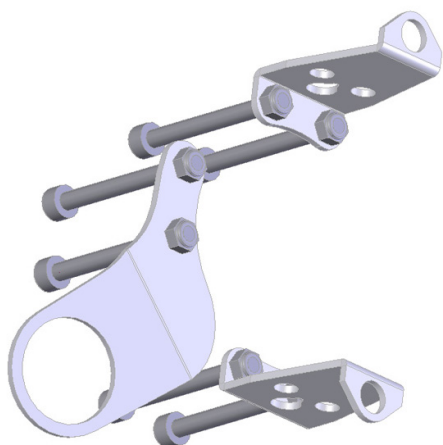

## P0145

Tool changers | Swivels | Swivel tool changers | CiRo | Grippers | Hose packages | Valve units | Tool systems