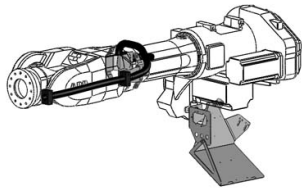

Empty upper arm hose package (35mm) to IRB 6600 through axis 4

**P0642**

Tool changers | Swivels | Swivel tool changers | CiRo | Grippers | Hose packages | Valve units | Tool systems

Information