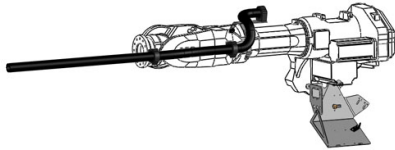

Schlauchpaket 47/55
ABB IRB 6640/6600 durch Achse 4

P0661

Tool changers | Swivels | Swivel tool changers | CiRo | Grippers | Hose packages | Valve units | Tool systems

Information