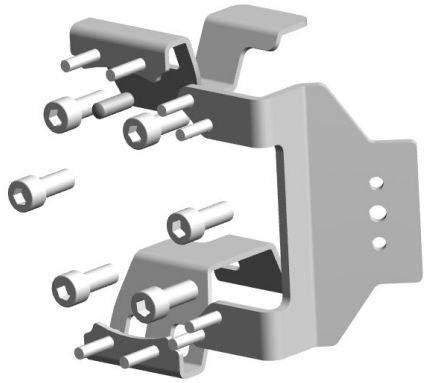

P5203-1

Tool changers | Swivels | Swivel tool changers | CiRo | Grippers | Hose packages | Valve units | Tool systems

Information