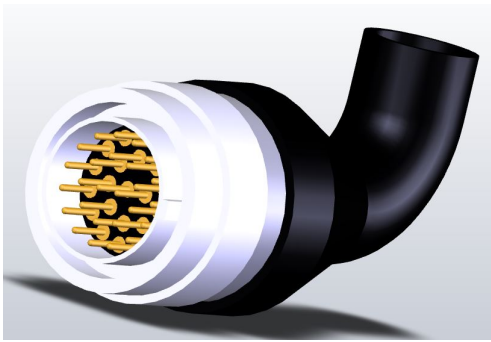

26P compact Souriau connector (straight heat shrink boot)

P8012

Tool changers | Swivels | Swivel tool changers | CiRo | Grippers | Hose packages | Valve units | Tool systems

Information