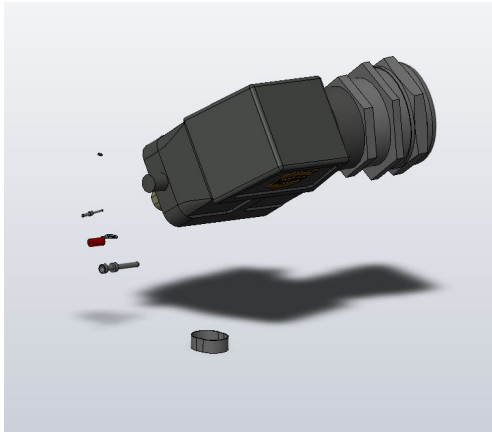

Harting 3-module Male

P8016

Tool changers | Swivels | Swivel tool changers | CiRo | Grippers | Hose packages | Valve units | Tool systems

Information