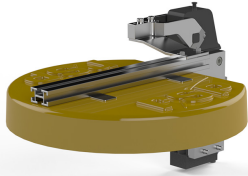

Dust cover with end stroke sensors

**P8306A**

Tool changers | Swivels | Swivel tool changers | CiRo | Grippers | Hose packages | Valve units | Tool systems

Information